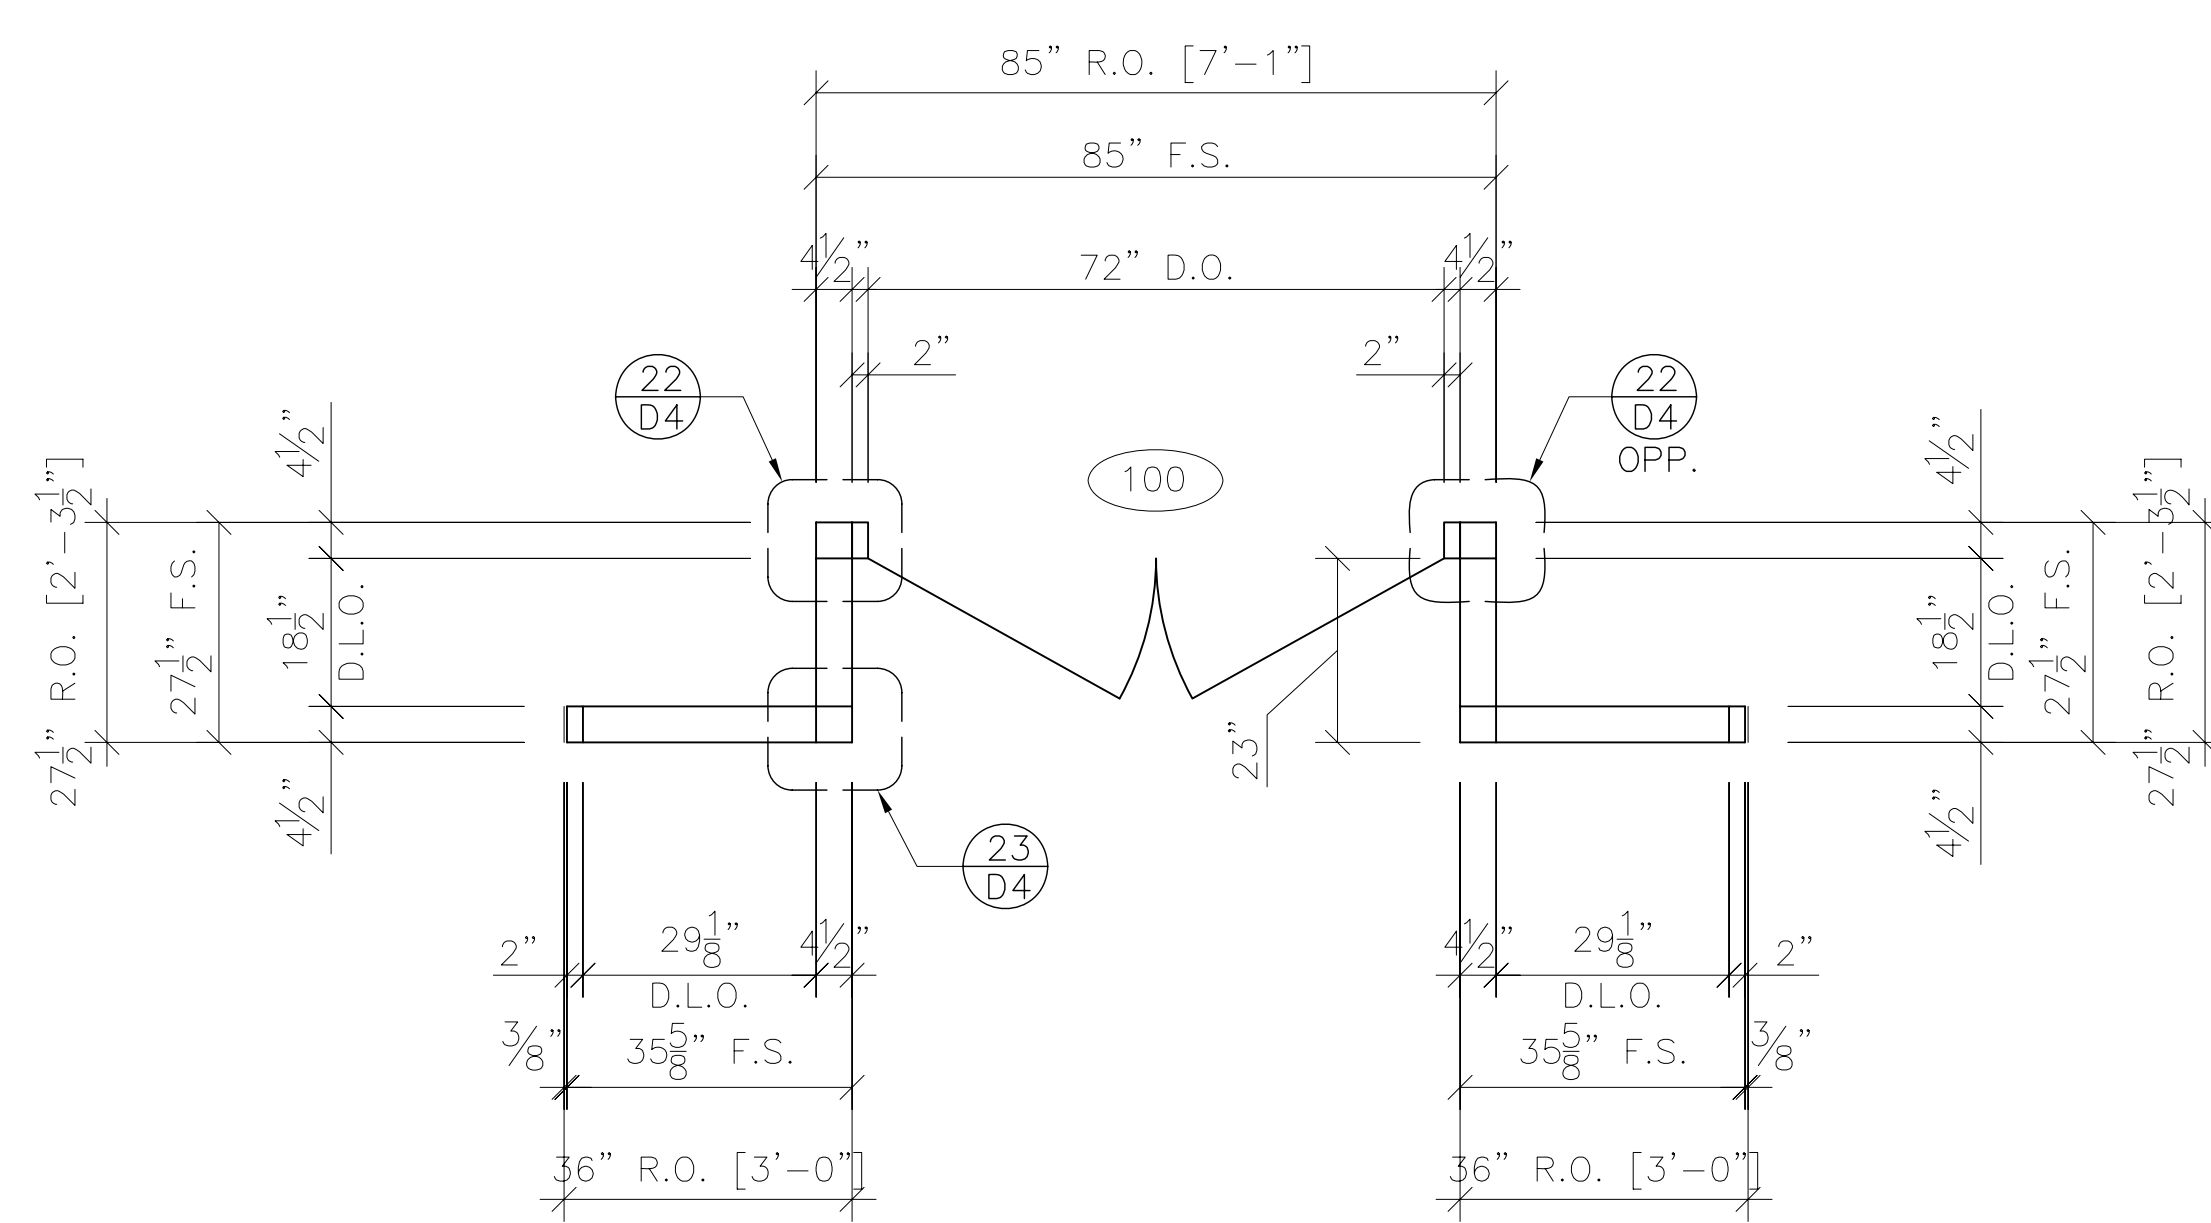

SECTION AA
ARCH REF.: 1/A3.8

OPENING TYPE "AA"
1 required as shown
Arcadia Storefront Series
AG-451T Thermally Broken (2" x 4 1/2") &
Arcadia Wide Stile Doors Series WS512
Frame Color: P9-Bone White
Door Color: P6-Kynar 500 Silver Grey

SECTION BB
ARCH REF.: 2/A3.8

OPENING TYPE "BB"
1 required as shown
Arcadia Storefront Series
AG-451T Thermally Broken (2" x 4 1/2")
&
Arcadia Wide Stile Doors Series WS512
Frame Color: P9-Bone White
Door Color: P6-Kynar 500 Silver Grey

OPENING TYPE "CC"
1 required as shown
Arcadia Storefront Series
AG-451T Thermally Broken (2" x 4 1/2")
Frame Color: P9-Bone White

PLAN AT BB