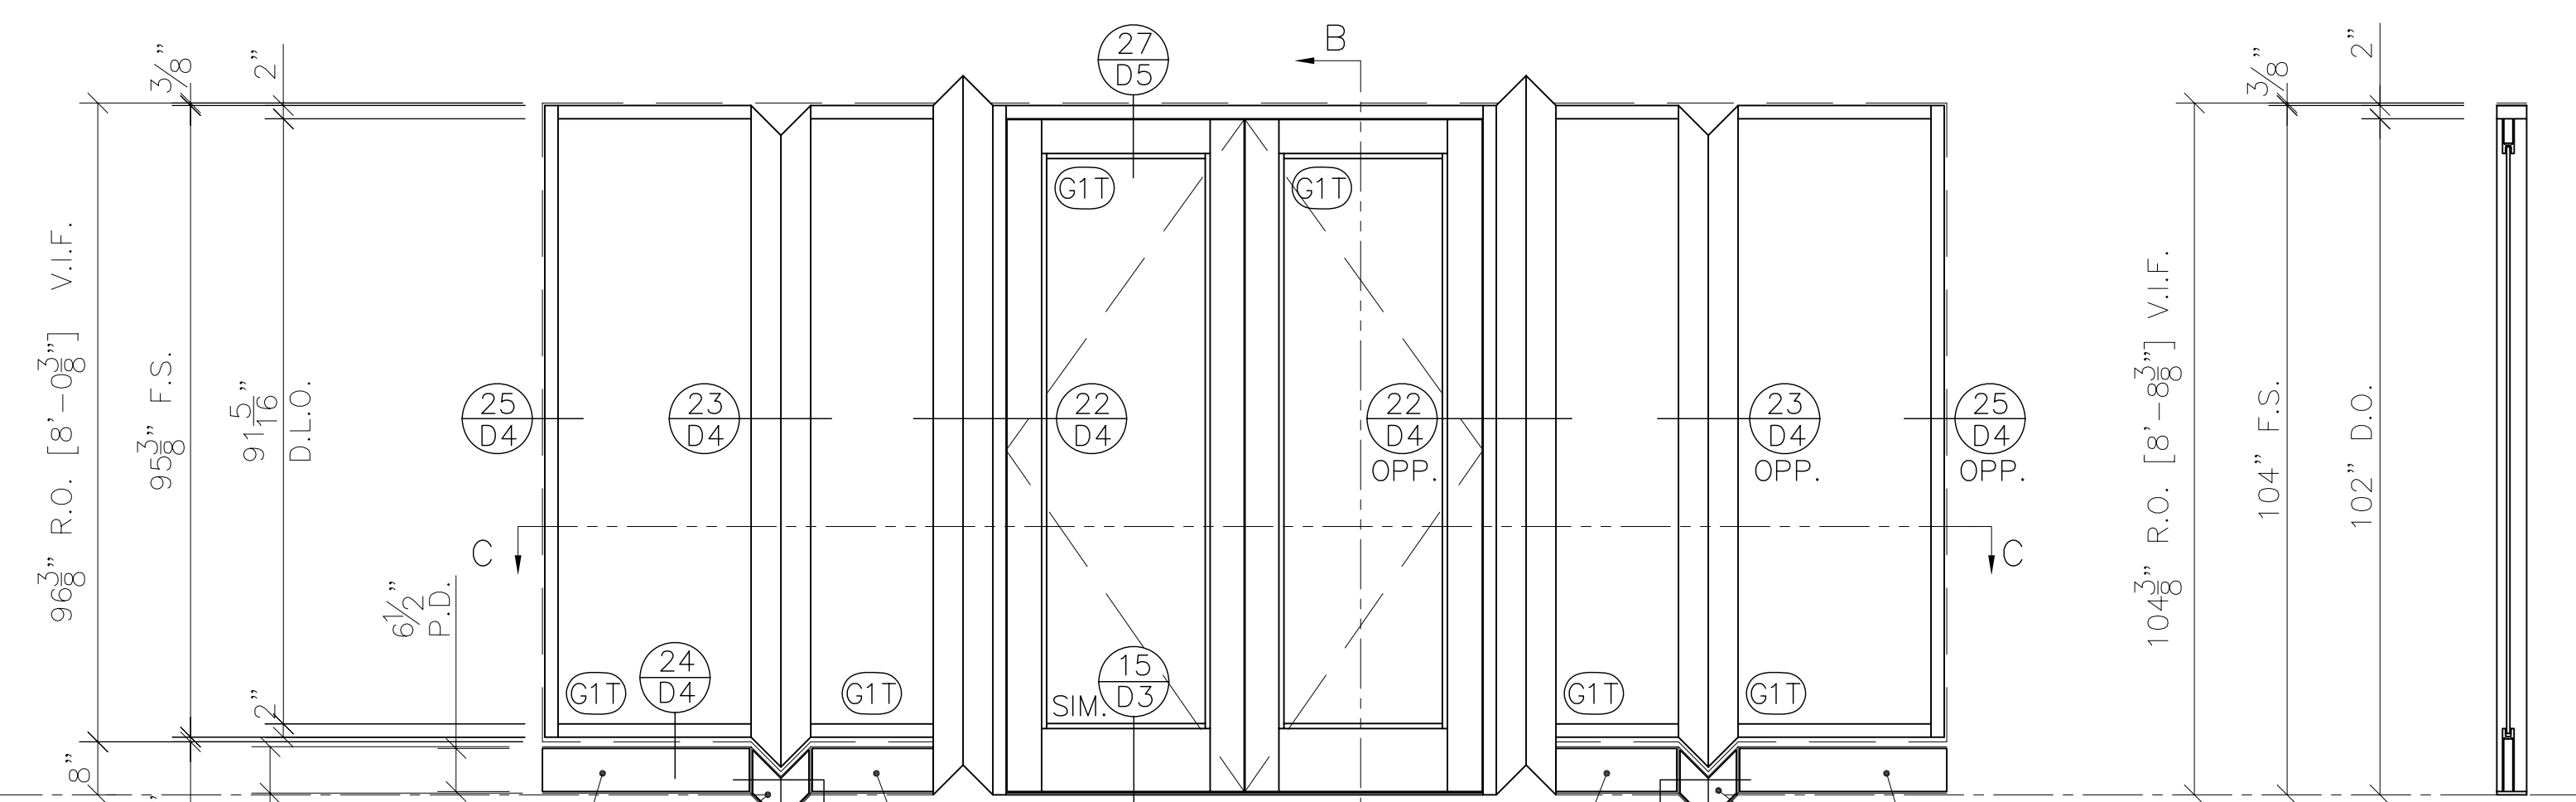

SECTION AA
ARCH REF.: 1/A3.8

OPENING TYPE "AA"
1 required as shown
Arcadia Storefront Series
AG-451T Thermally Broken (2" x 4 1/2") &
Arcadia Wide Stile Doors Series WS512
Frame Color: P9-Bone White
Door Color: P6-Kynar 500 Silver Grey

SECTION BB
ARCH REF.: 2/A3.8

OPENING TYPE "BB"
1 required as shown
Arcadia Storefront Series
AG-451T Thermally Broken (2" x 4 1/2")
&
Arcadia Wide Stile Doors Series WS512
Frame Color: P9-Bone White
Door Color: P6-Kynar 500 Silver Grey

OPENING TYPE "CC"
1 required as shown
Arcadia Storefront Series
AG-451T Thermally Broken (2" x 4 1/2")
Frame Color: P9-Bone White

PLAN AT BB