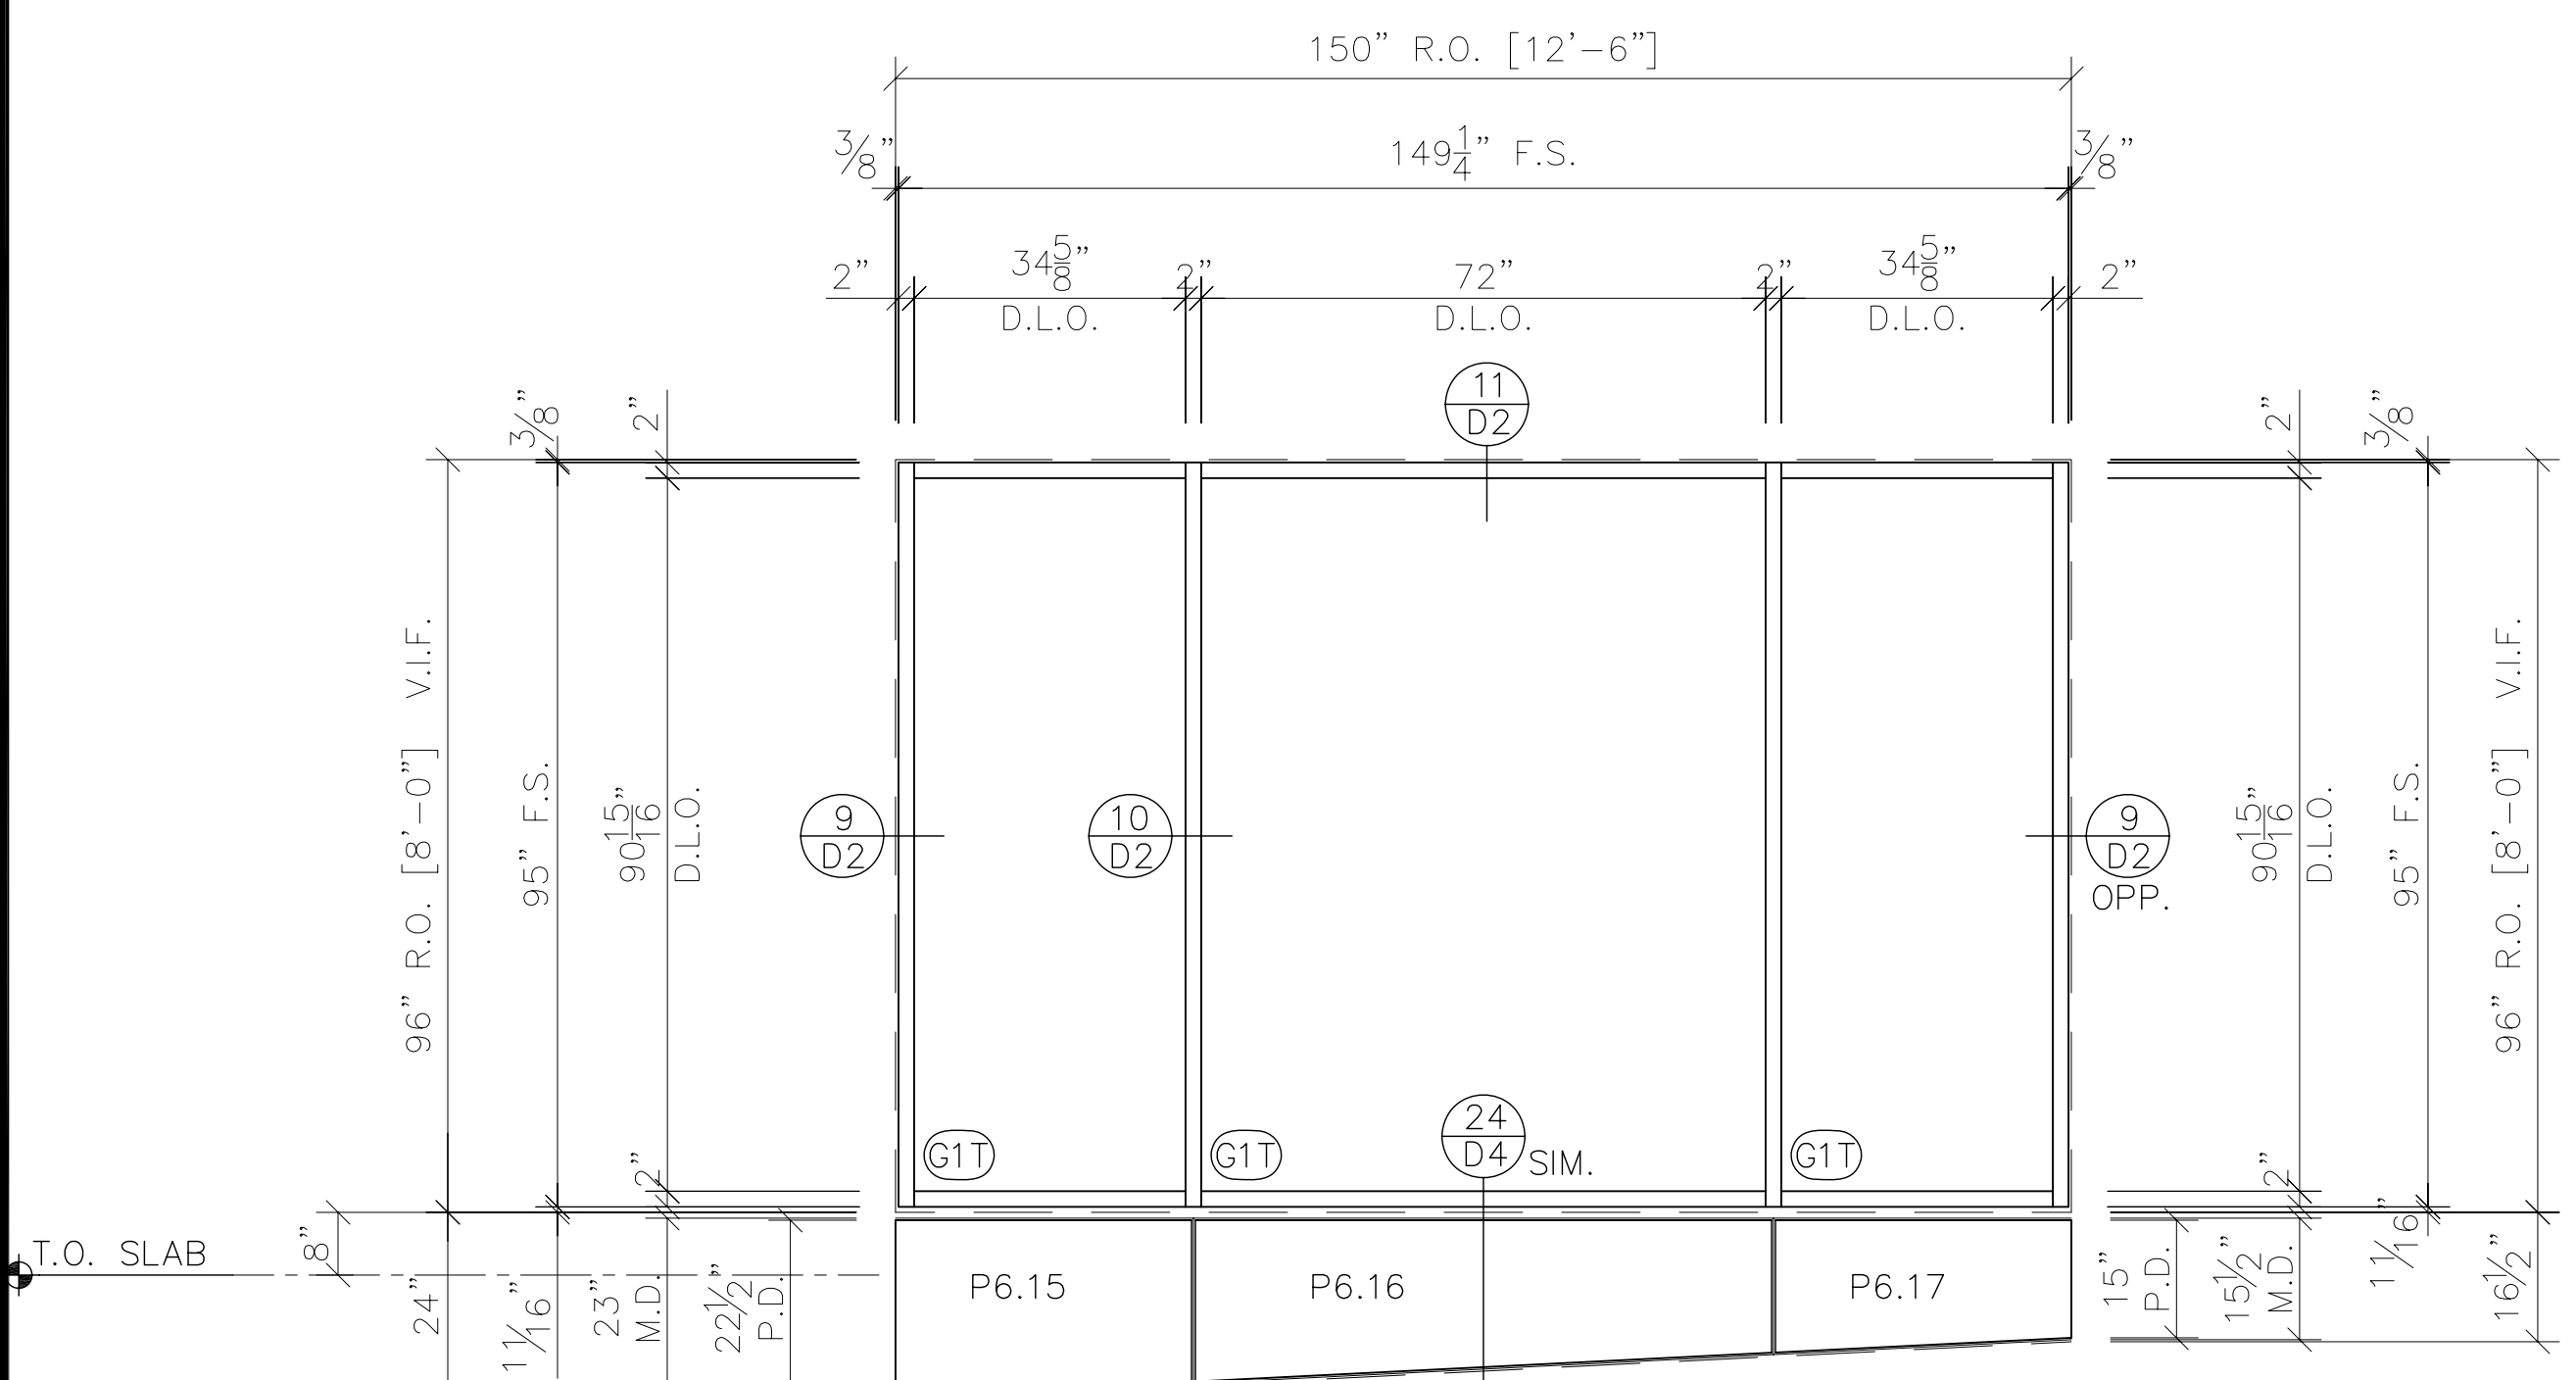

SECTION AA
ARCH REF.: 1/A3.8

OPENING TYPE "AA"
1 required as shown
Arcadia Storefront Series
AG-451T Thermally Broken (2" x 4 1/2") &
Arcadia Wide Stile Doors Series WS512
Frame Color: P9-Bone White
Door Color: P6-Kynar 500 Silver Grey

SECTION BB
ARCH REF.: 2/A3.8

OPENING TYPE "BB"
1 required as shown
Arcadia Storefront Series
AG-451T Thermally Broken (2" x 4 1/2")
&
Arcadia Wide Stile Doors Series WS512
Frame Color: P9-Bone White
Door Color: P6-Kynar 500 Silver Grey

OPENING TYPE "CC"
1 required as shown
Arcadia Storefront Series
AG-451T Thermally Broken (2" x 4 1/2")
Frame Color: P9-Bone White

PLAN AT BB