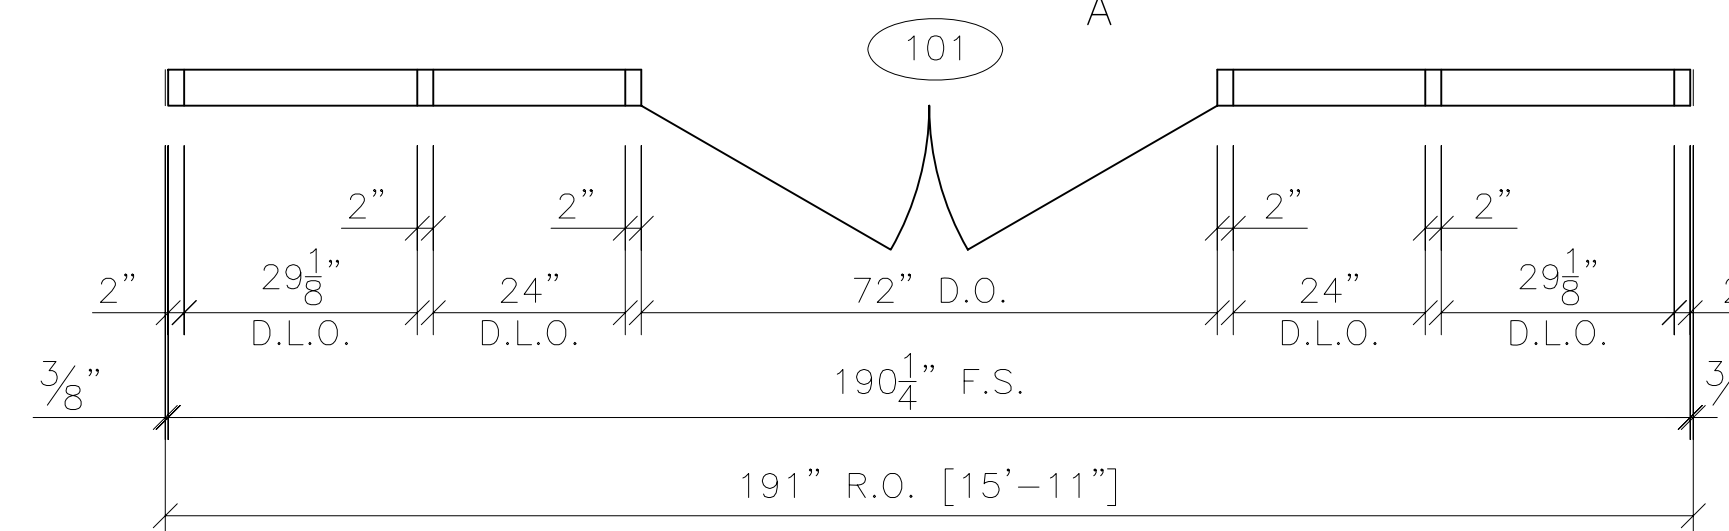

SECTION AA
ARCH REF.: 1/A3.8

OPENING TYPE "AA"
1 required as shown
Arcadia Storefront Series
AG-451T Thermally Broken (2" x 4 1/2") &
Arcadia Wide Stile Doors Series WS512
Frame Color: P9-Bone White
Door Color: P6-Kynar 500 Silver Grey

SECTION BB
ARCH REF.: 2/A3.8

OPENING TYPE "BB"
1 required as shown
Arcadia Storefront Series
AG-451T Thermally Broken (2" x 4 1/2")
&
Arcadia Wide Stile Doors Series WS512
Frame Color: P9-Bone White
Door Color: P6-Kynar 500 Silver Grey

OPENING TYPE "CC"
1 required as shown
Arcadia Storefront Series
AG-451T Thermally Broken (2" x 4 1/2")
Frame Color: P9-Bone White

PLAN AT BB